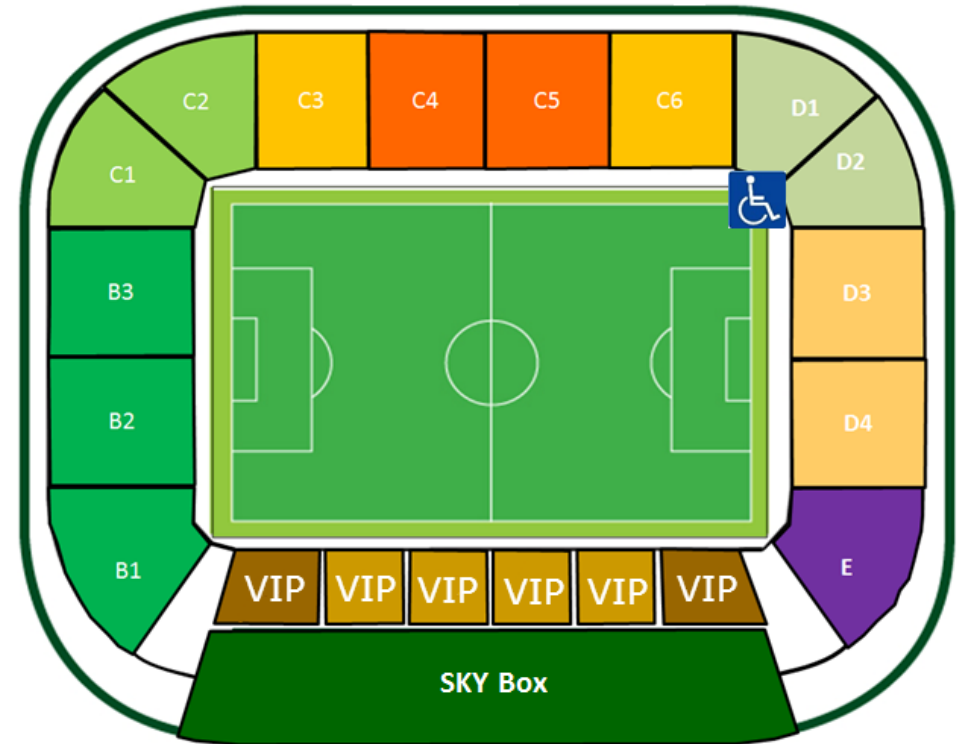

FTC – SEASON TICKETS FOR THE FIRST 22 ROUNDS (11 HOME MATCHES)

Bérlet kategória	Árak	
	Teljes árú	Nyugdíjas/Diák
B-Közép	21.300 Ft	17.000 Ft
4	24.100 Ft	20.900 Ft
3	-	-
2	38.100 Ft	35.000 Ft
1	47.600 Ft	-
Családi/felnőtt *	23.000 Ft	-

* Buying a family ticket makes one adult and one kid (6-14 years) eligible for entering the stadiums. For further kids a family ticket with 50% discount can be purchased.

** Season tickets are valid for the first 11 home league matches

*** Season ticket owners can buy tickets for their seats in the Europa League qualifiers (except: play-off) with a 10% discount. Pursuant to the decision of UEFA the first home qualifier is played behind closed doors.

Kapcsolat:

jegypenztar@fradi.hu

infóvonal: +36 30 525 5498