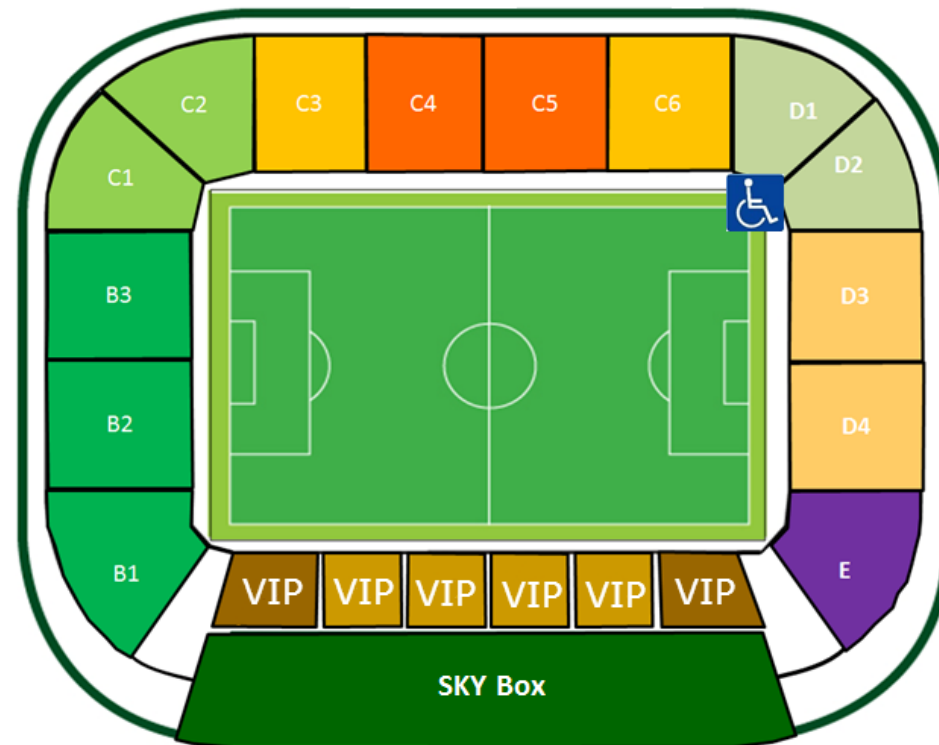

FTC – NEW SEASON TICKETS

(FOR NEW SEASON TICKET HOLDERS– 17 LEAGUE AND HUNGARIAN CUP MATCHES)

Season Ticket Category	Prices	
	Full Price	Senior/Student
B-Tribune	31.300 Ft	25.000 Ft
4	35.700 Ft	30.900 Ft
3	-	-
2	56.400 Ft	51.900 Ft
1	69.900 Ft	-
Family/adult *	33.300 Ft	-

* Buying a family ticket makes one adult and one kid (6-14 years) eligible for entering the stadiums. For further kids a family ticket with 50% discount can be purchased.

** Season tickets are valid for all home league and Hungarian Cup matches (except the final).

*** Season ticket owners can buy tickets for their seats in the Europa League qualifiers (except: play-off) with a 35% discount. Pursuant to the decision of UEFA the first home qualifier is played behind closed doors.

**** Supporters buying full-season season tickets can visit the Fradi Museum and Groupama Aréna for free.

Kapcsolat:

jegypenztar@fradi.hu

infóvonal: +36 30 525 5498