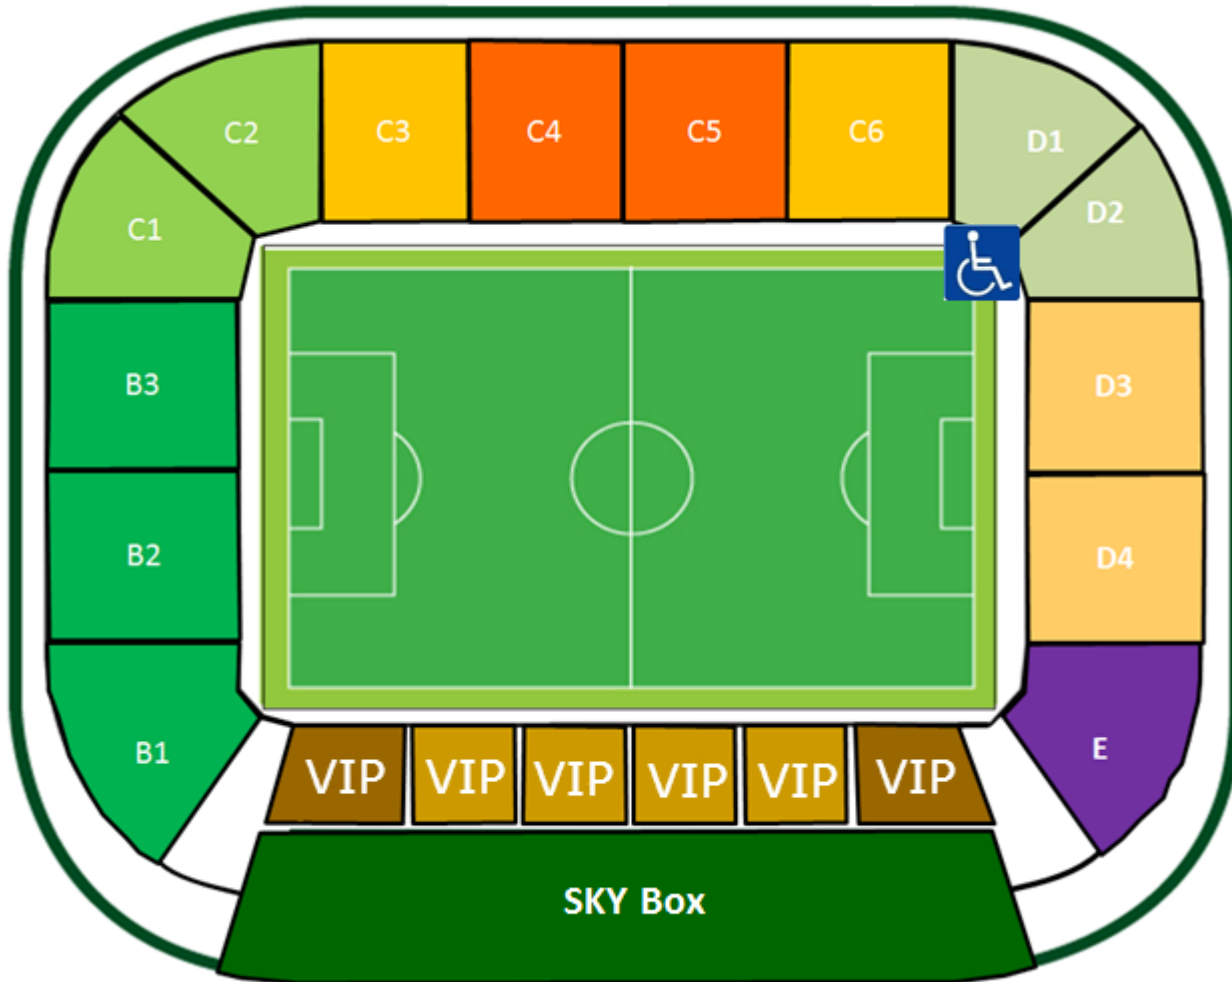

FTC – SECTOR MAP

Category	Sector
1	C4-C5
2	C3, C6
3	D3, D4
4	C1-C2
B-Tribune, Away	B1-B3, E
Family	D1-D2