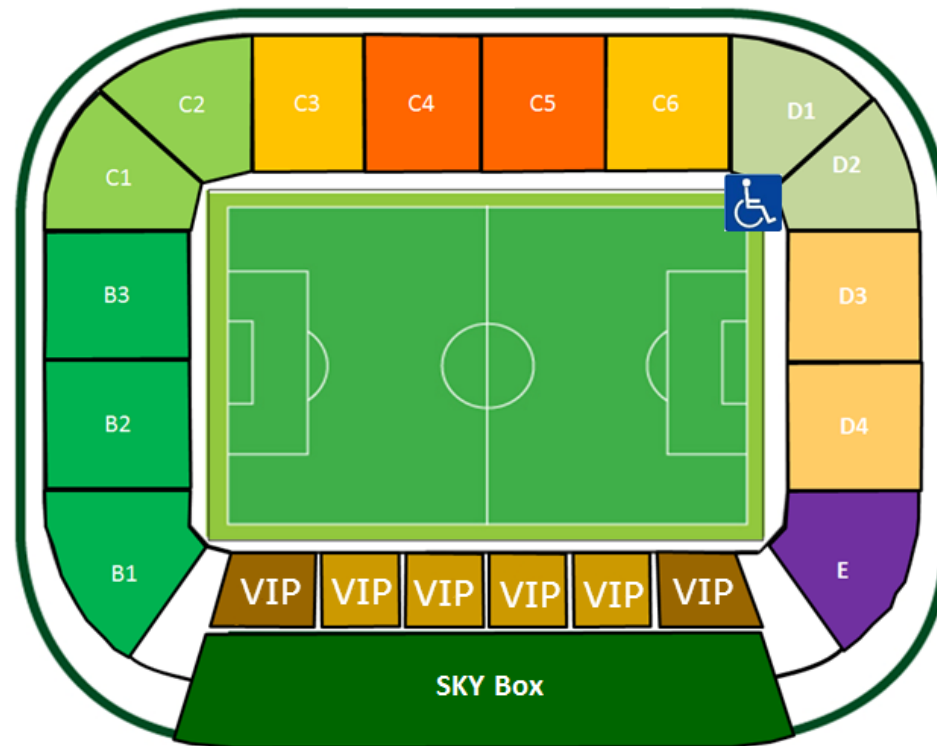

FTC – RENEWED SEASON TICKET PRICES

(17 LEAGUE AND HUNGARIAN CUP MATCHES)

Season Ticket Category	Prices	
	Full Price	Senior/Student
B-Tribune	25.800 Ft	20.600 Ft
4	29.400 Ft	25.500 Ft
3	-	-
2	46.500 Ft	42.800 Ft
1	57.900 Ft	-
Family/Adult *	27.400 Ft	-

* Buying a family ticket makes one adult and one kid (6-14 years) eligible for entering the stadiums. For further kids a family ticket with 50% discount can be purchased.

** Season tickets are valid for all home league and Hungarian Cup matches (except the final).

*** Season ticket owners can buy tickets for their seats in the Europa League qualifiers (except: play-off) with a 35% discount. Pursuant to the decision of UEFA the first home qualifier is played behind closed doors.

**** Supporters buying full-season season tickets can visit the Fradi Museum and Groupama Arnea for free.

Kapcsolat:

jegypenztar@fradi.hu
infóvonal: +36 30 525 5498